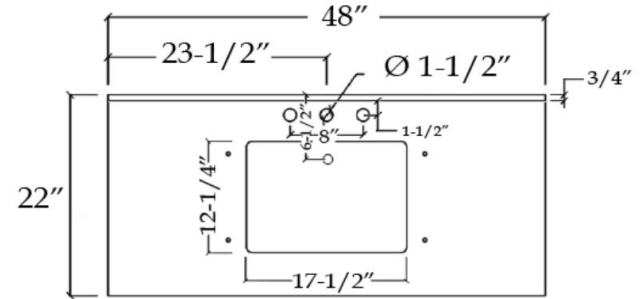

VFVC482234S

VALENCIA

Bathroom Vanity

TOP VIEW

COUNTER-TOP

Back splash

FRONT VIEW

SIDE VIEW