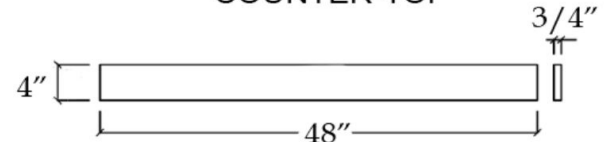

VFVC482234S

VALENCIA

Bathroom Vanity

TOP VIEW

COUNTER-TOP

Back splash

FRONT VIEW

SIDE VIEW