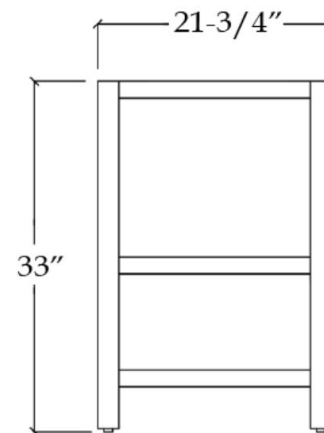

VFVC482234S

VALENCIA

Bathroom Vanity

TOP VIEW

COUNTER-TOP

Back splash

FRONT VIEW

SIDE VIEW