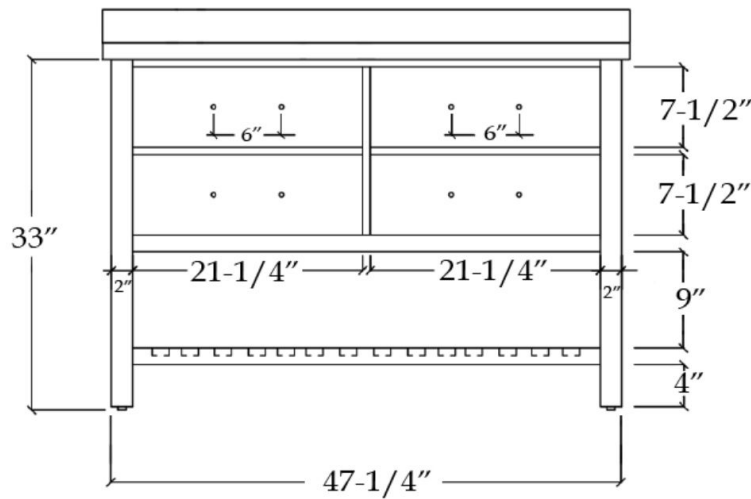

VFVC482234S

VALENCIA

Bathroom Vanity

TOP VIEW

COUNTER-TOP

Back splash

FRONT VIEW

SIDE VIEW