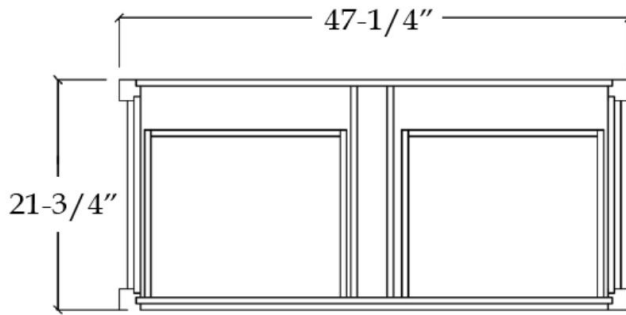

VFVC482234S

VALENCIA

Bathroom Vanity

TOP VIEW

COUNTER-TOP

Back splash

FRONT VIEW

SIDE VIEW